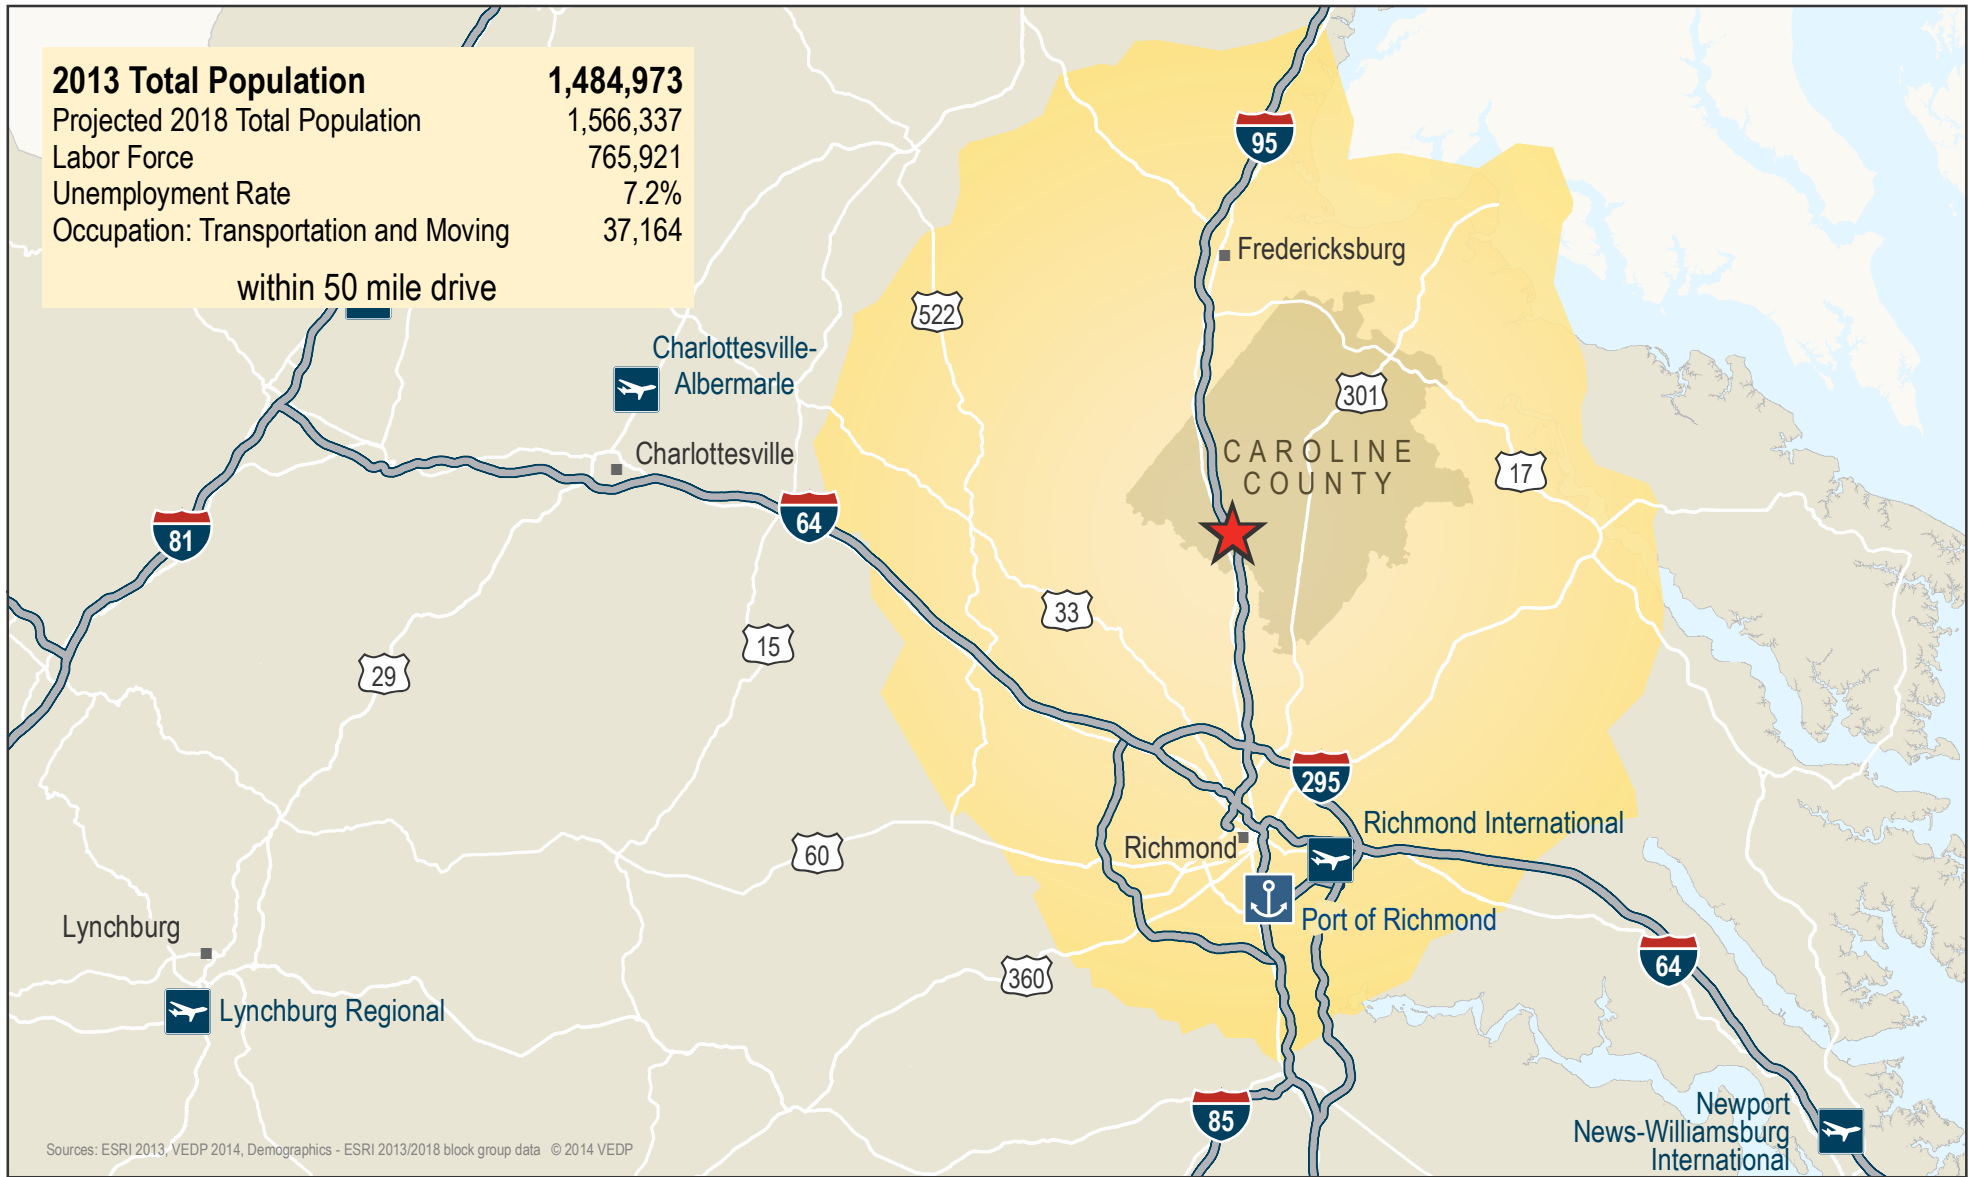

2013 Total Population 1,484,973
 Projected 2018 Total Population 1,566,337
 Labor Force 765,921
 Unemployment Rate 7.2%
 Occupation: Transportation and Moving 37,164
 within 50 mile drive

Sources: ESRI 2013, VEDP 2014, Demographics - ESRI 2013/2018 block group data © 2014 VEDP

Labor Availability for Caroline County

★ Caroline Commercial Hub 50 mile drive

✈ Commercial Airport ⚓ Port — Interstate — US Highway