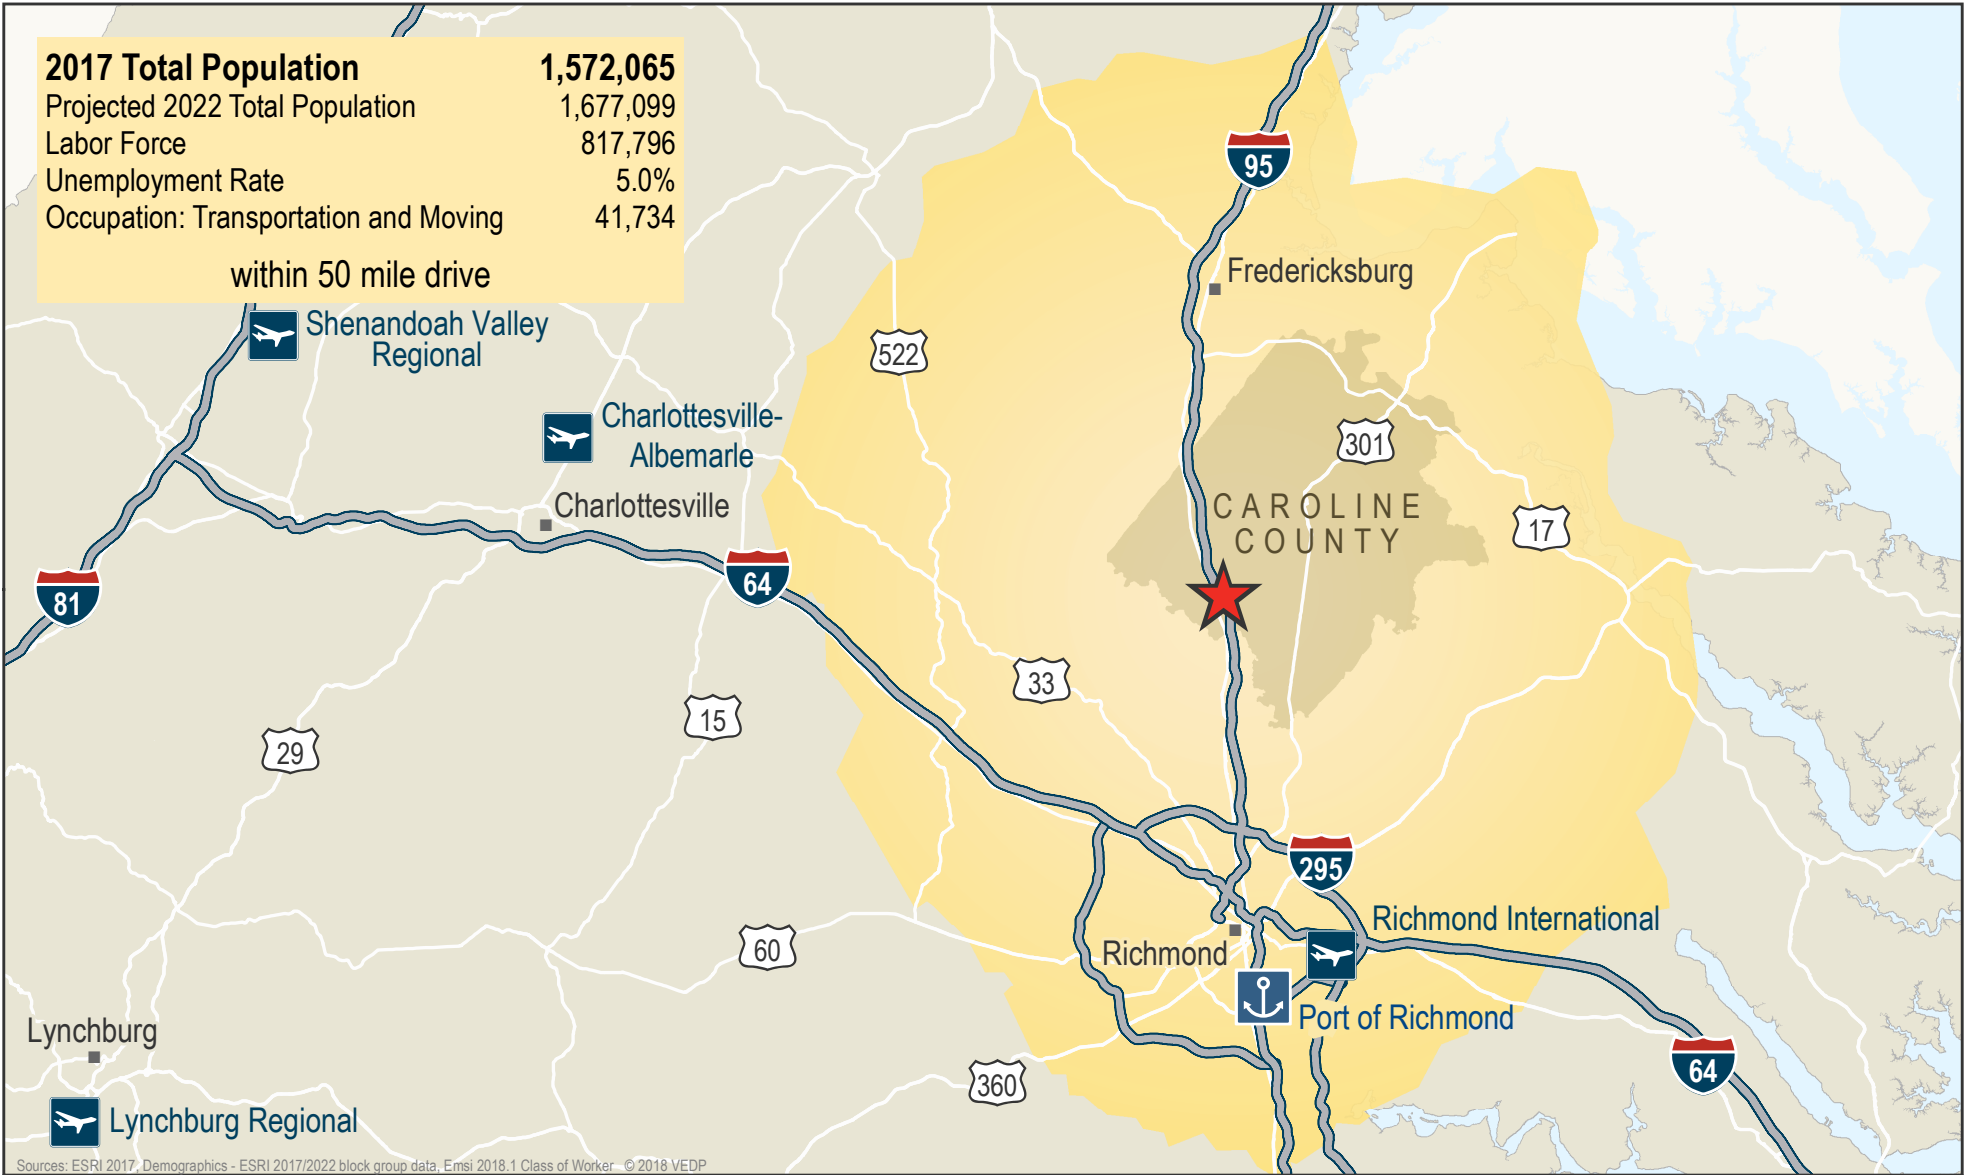

2017 Total Population	1,572,065
Projected 2022 Total Population	1,677,099
Labor Force	817,796
Unemployment Rate	5.0%
Occupation: Transportation and Moving	41,734

within 50 mile drive

Sources: ESRI 2017, Demographics - ESRI 2017/2022 block group data, Emsi 2018.1 Class of Worker © 2018 VEDP

Labor Availability for Caroline County

★ Caroline Commerce Center 50 Mile Drive

✈ Commercial Airport ⚓ Port — Interstate — US Highway