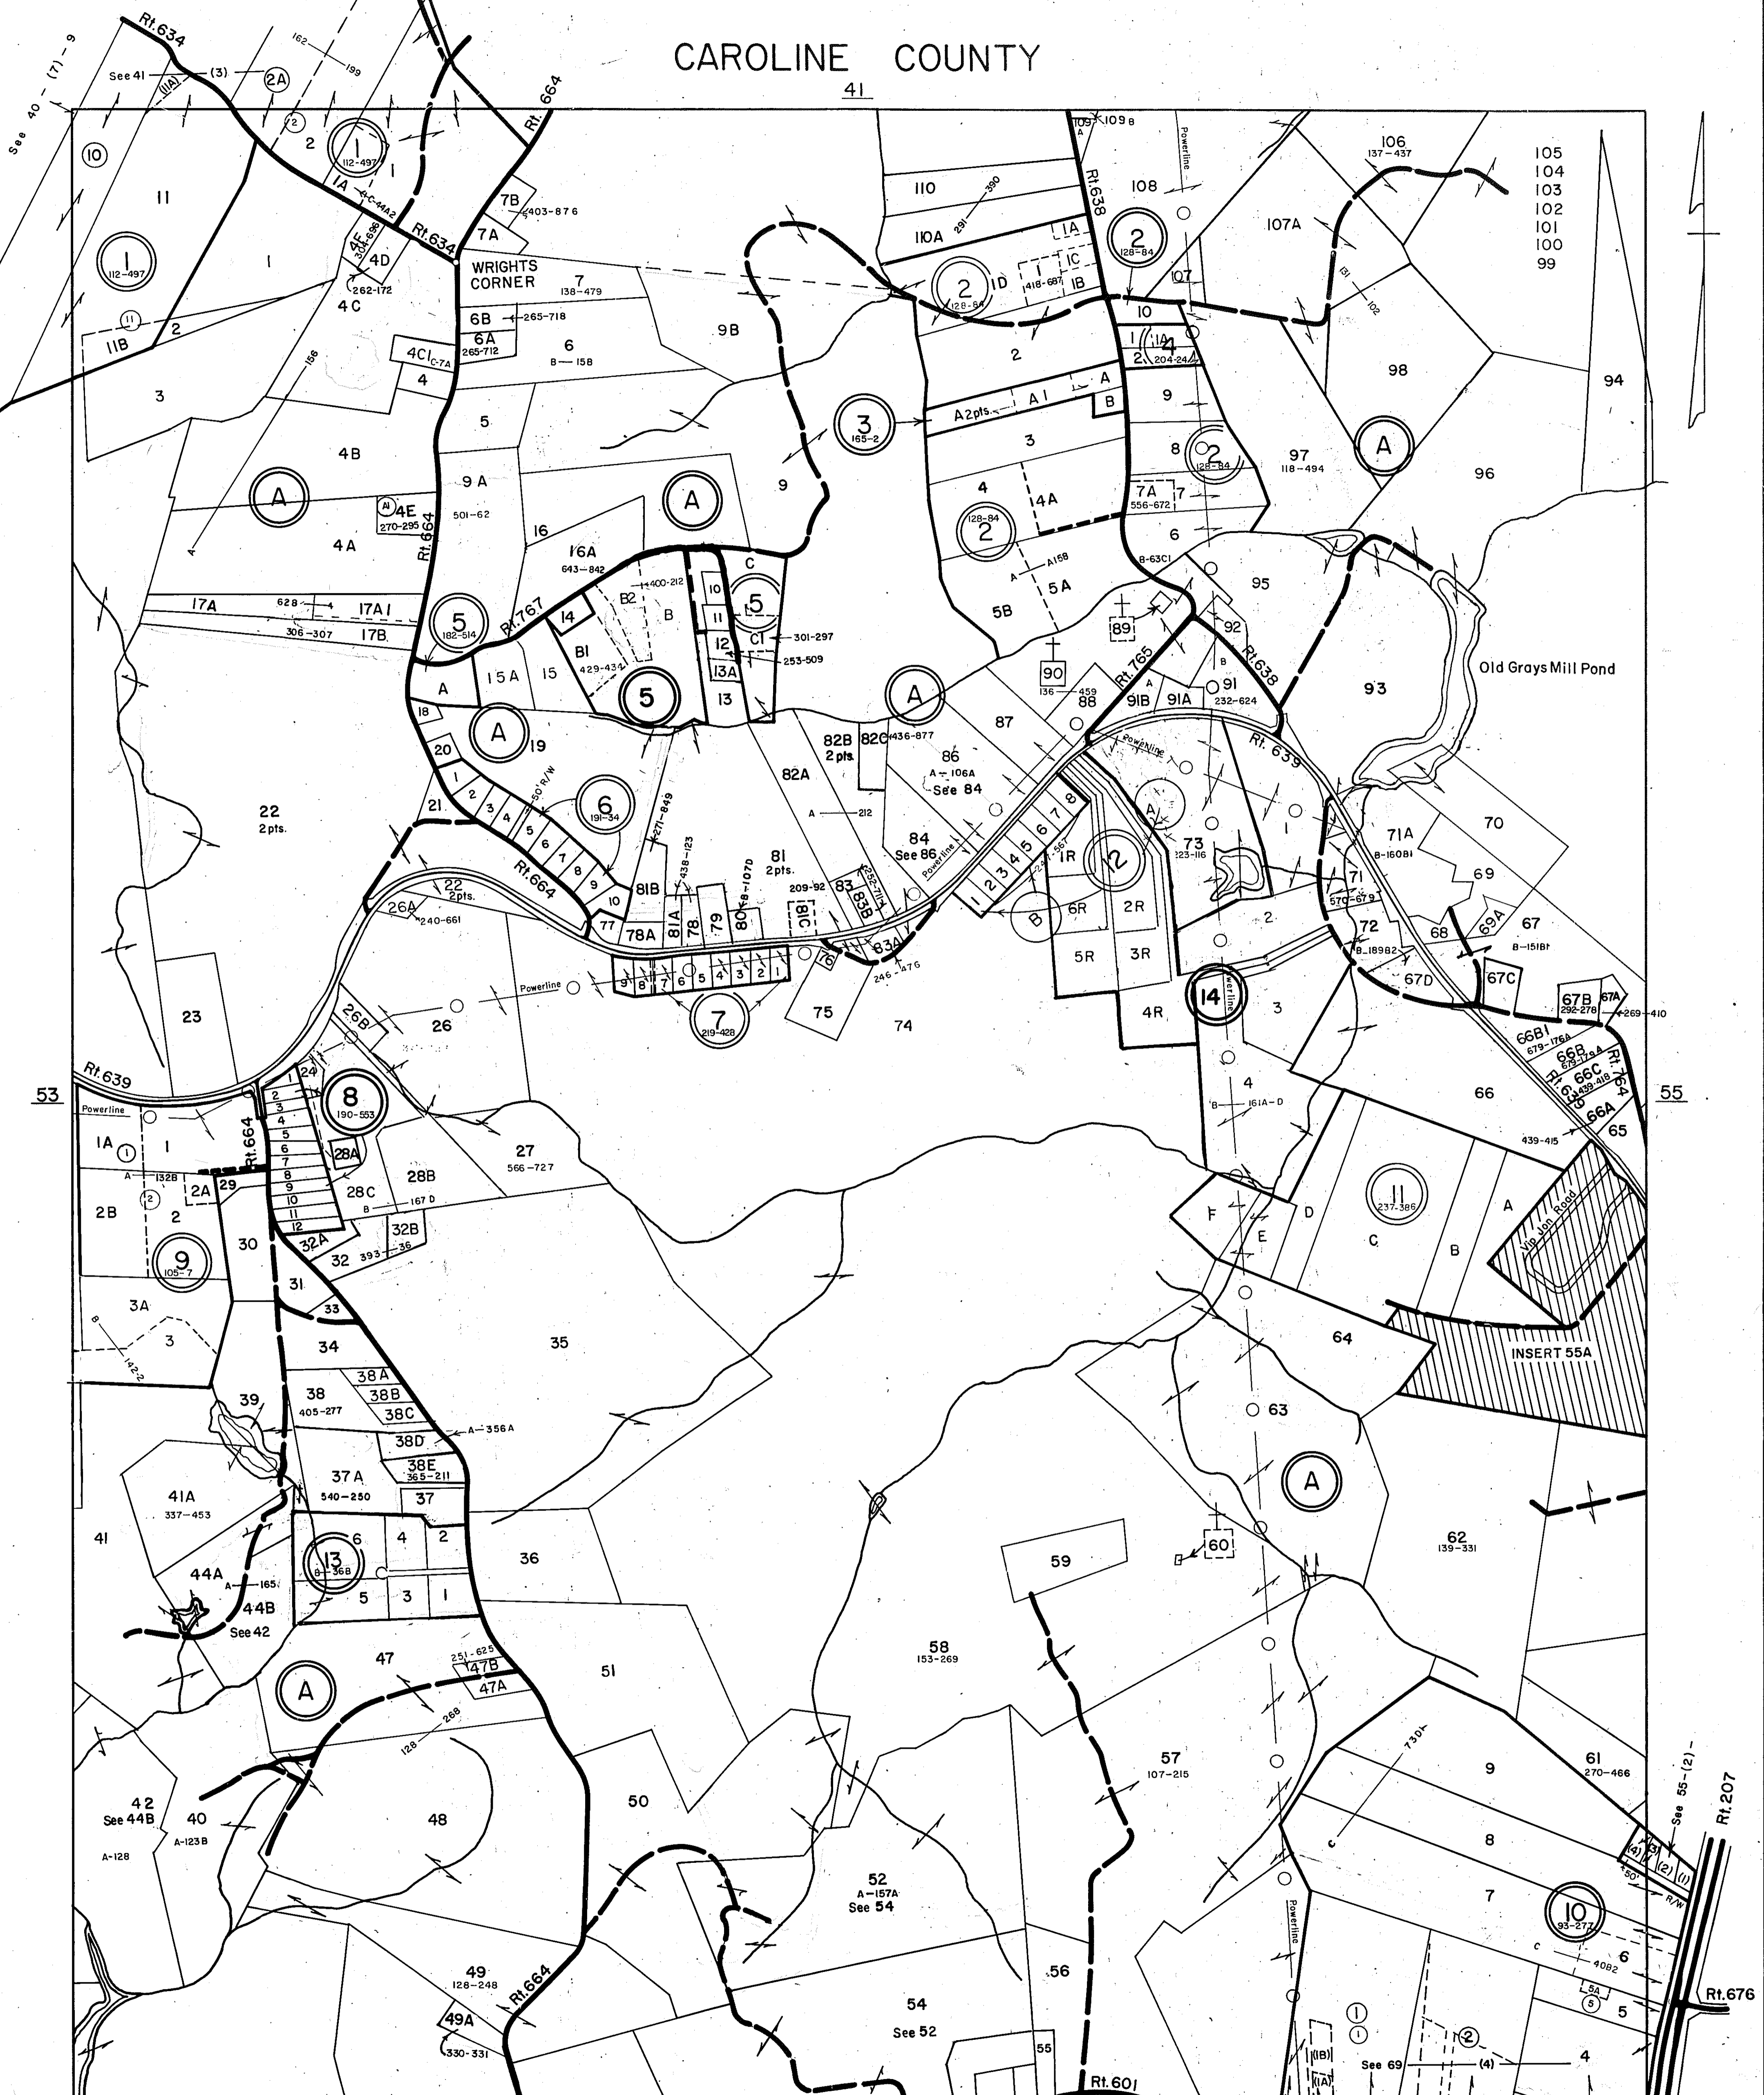

CAROLINE COUNTY

41

MADISON DISTRICT

SECTION 54
INSERT

REVISED: 12-80, 81, 82, 83, 84, 85, 86, 87, 88, 89, 90, 92, 93, 95, 96, 97, 98, 99 00 02 04 05

PREPARED BY VIRGINIA STATE DEPARTMENT OF TRANSPORTATION, DIVISION OF REAL ESTATE APPRAISAL AND MAPPING