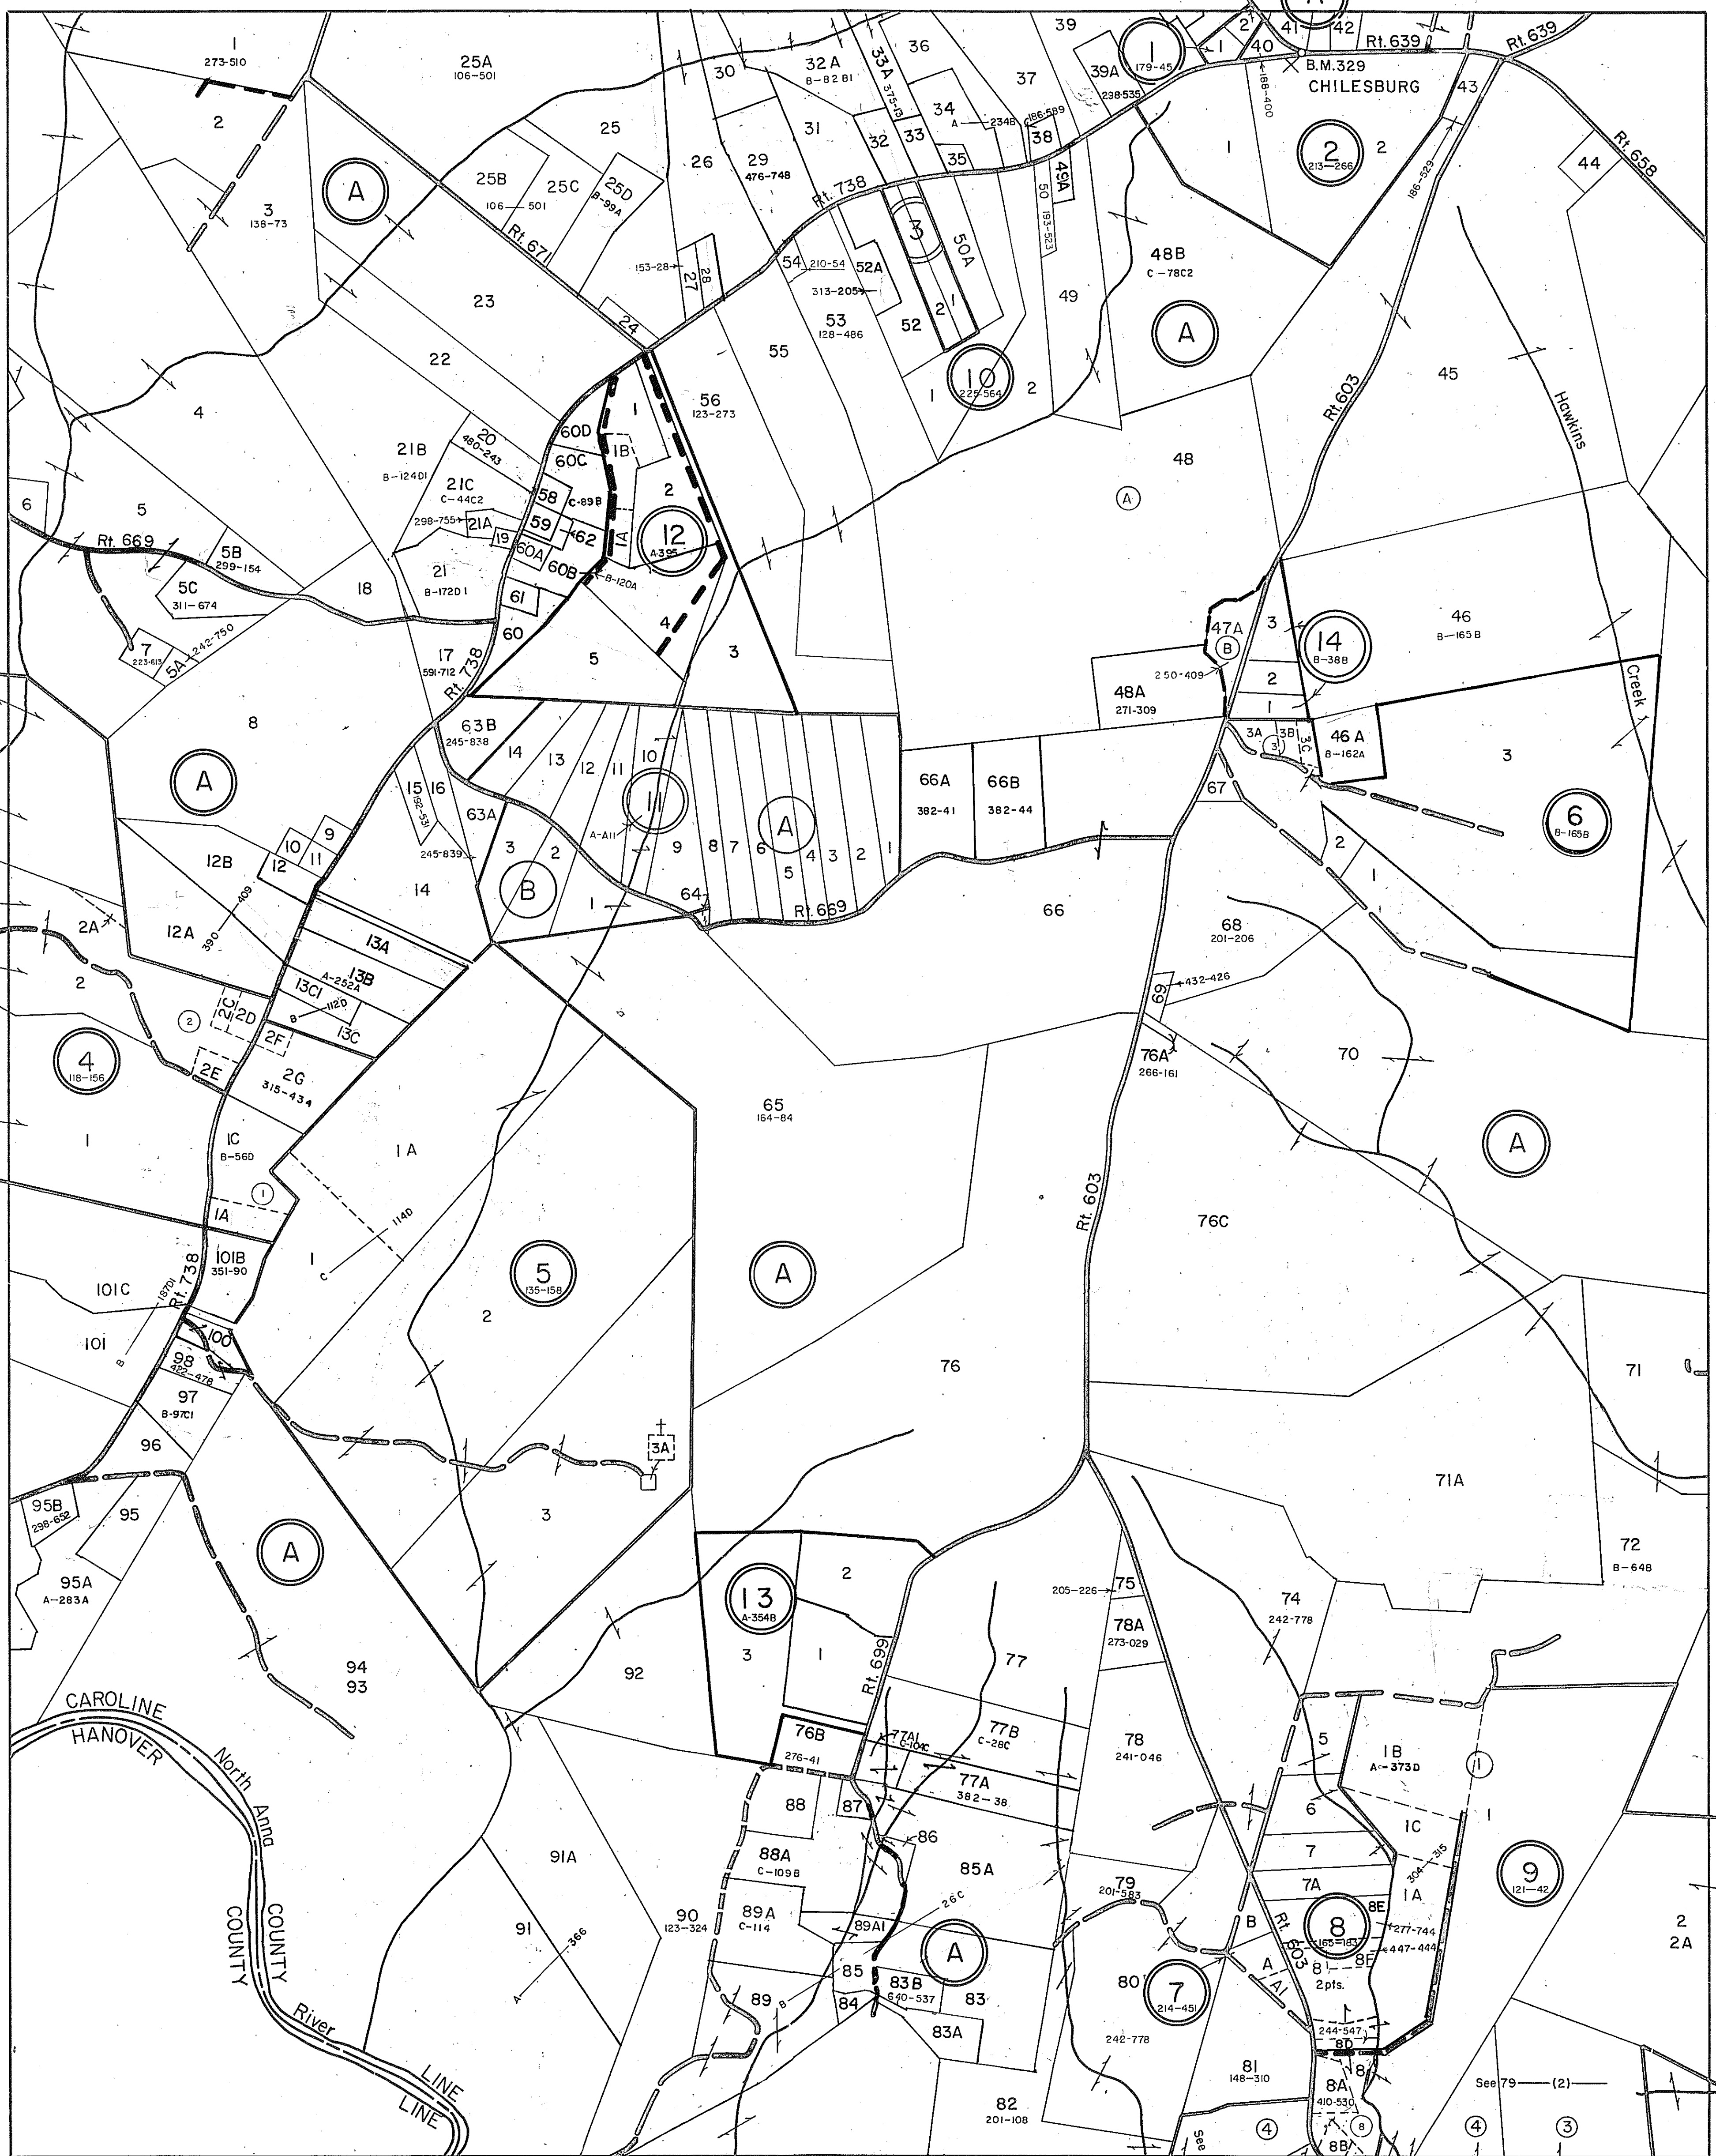

CAROLINE COUNTY

50

MADISON DISTRICT

SECTION 65
INSERT