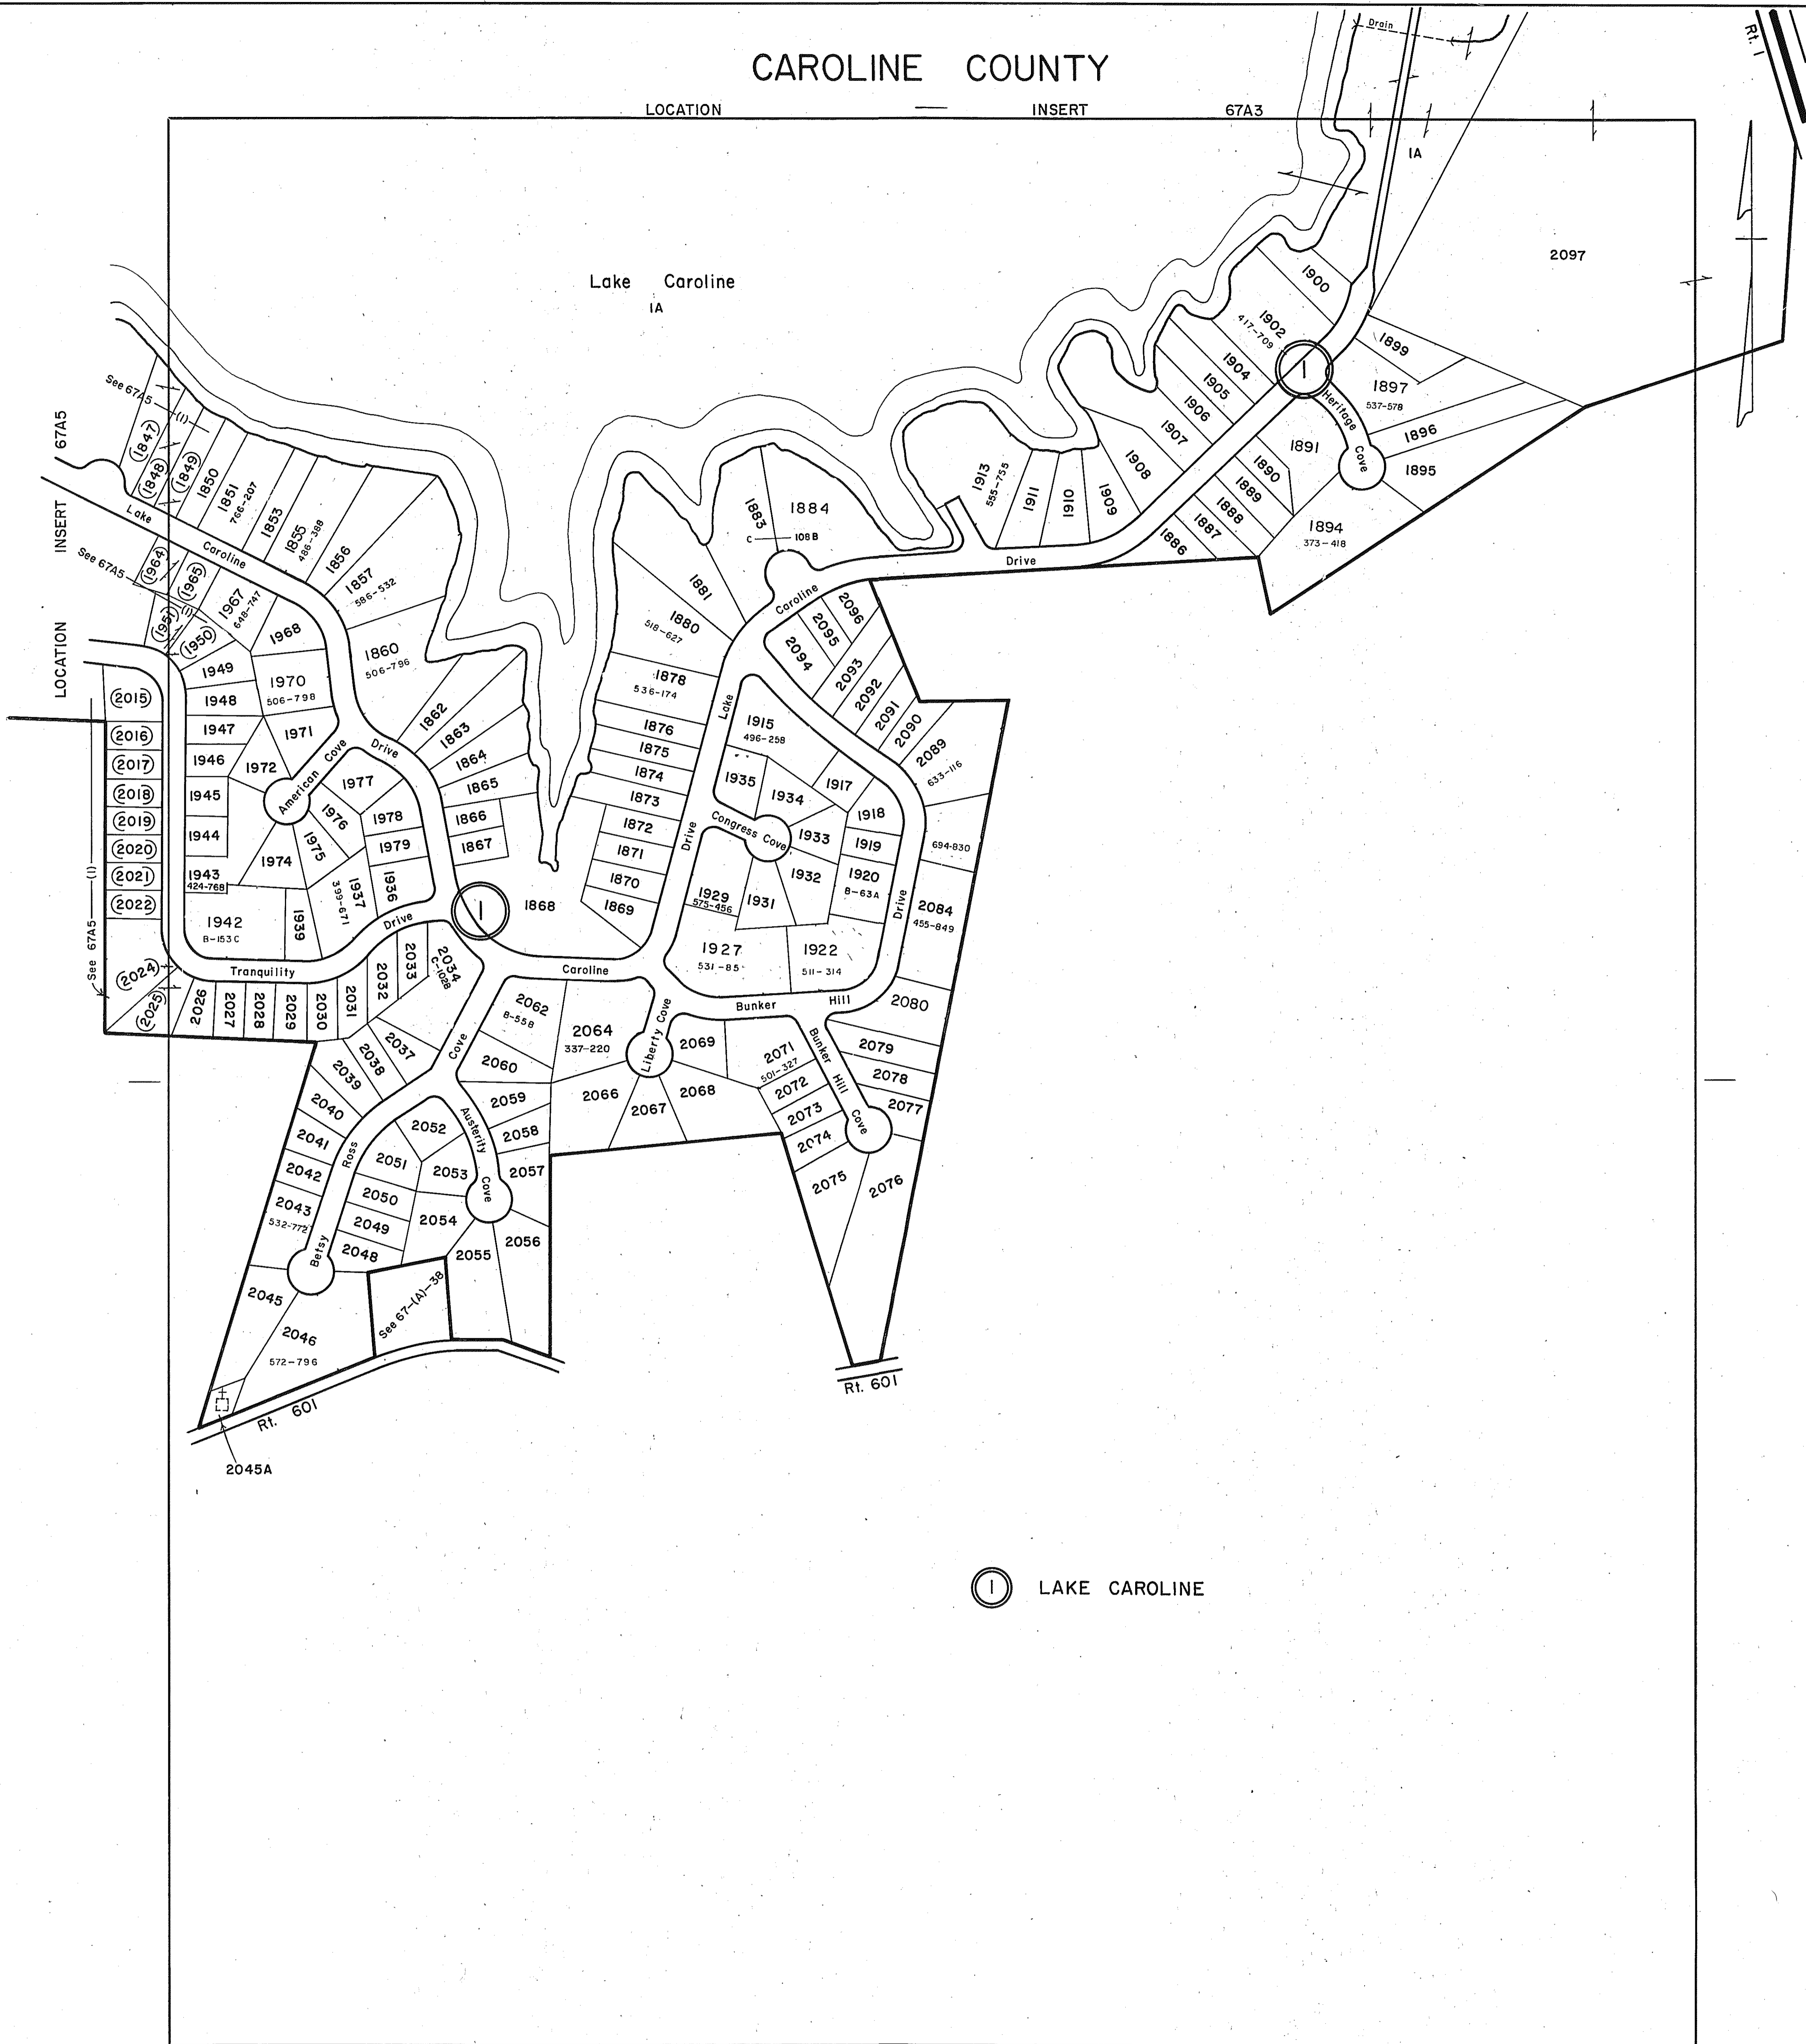

# CAROLINE COUNTY

LOCATION

INSERT

67A3

Ⓢ LAKE CAROLINE

SCALE IN FEET

MADISON DISTRICT

SECTION  
INSERT 67A6

REVISED: 12-89, 90, 91, 93, 95, 96, 98, 99, 00, 02, 04, 05