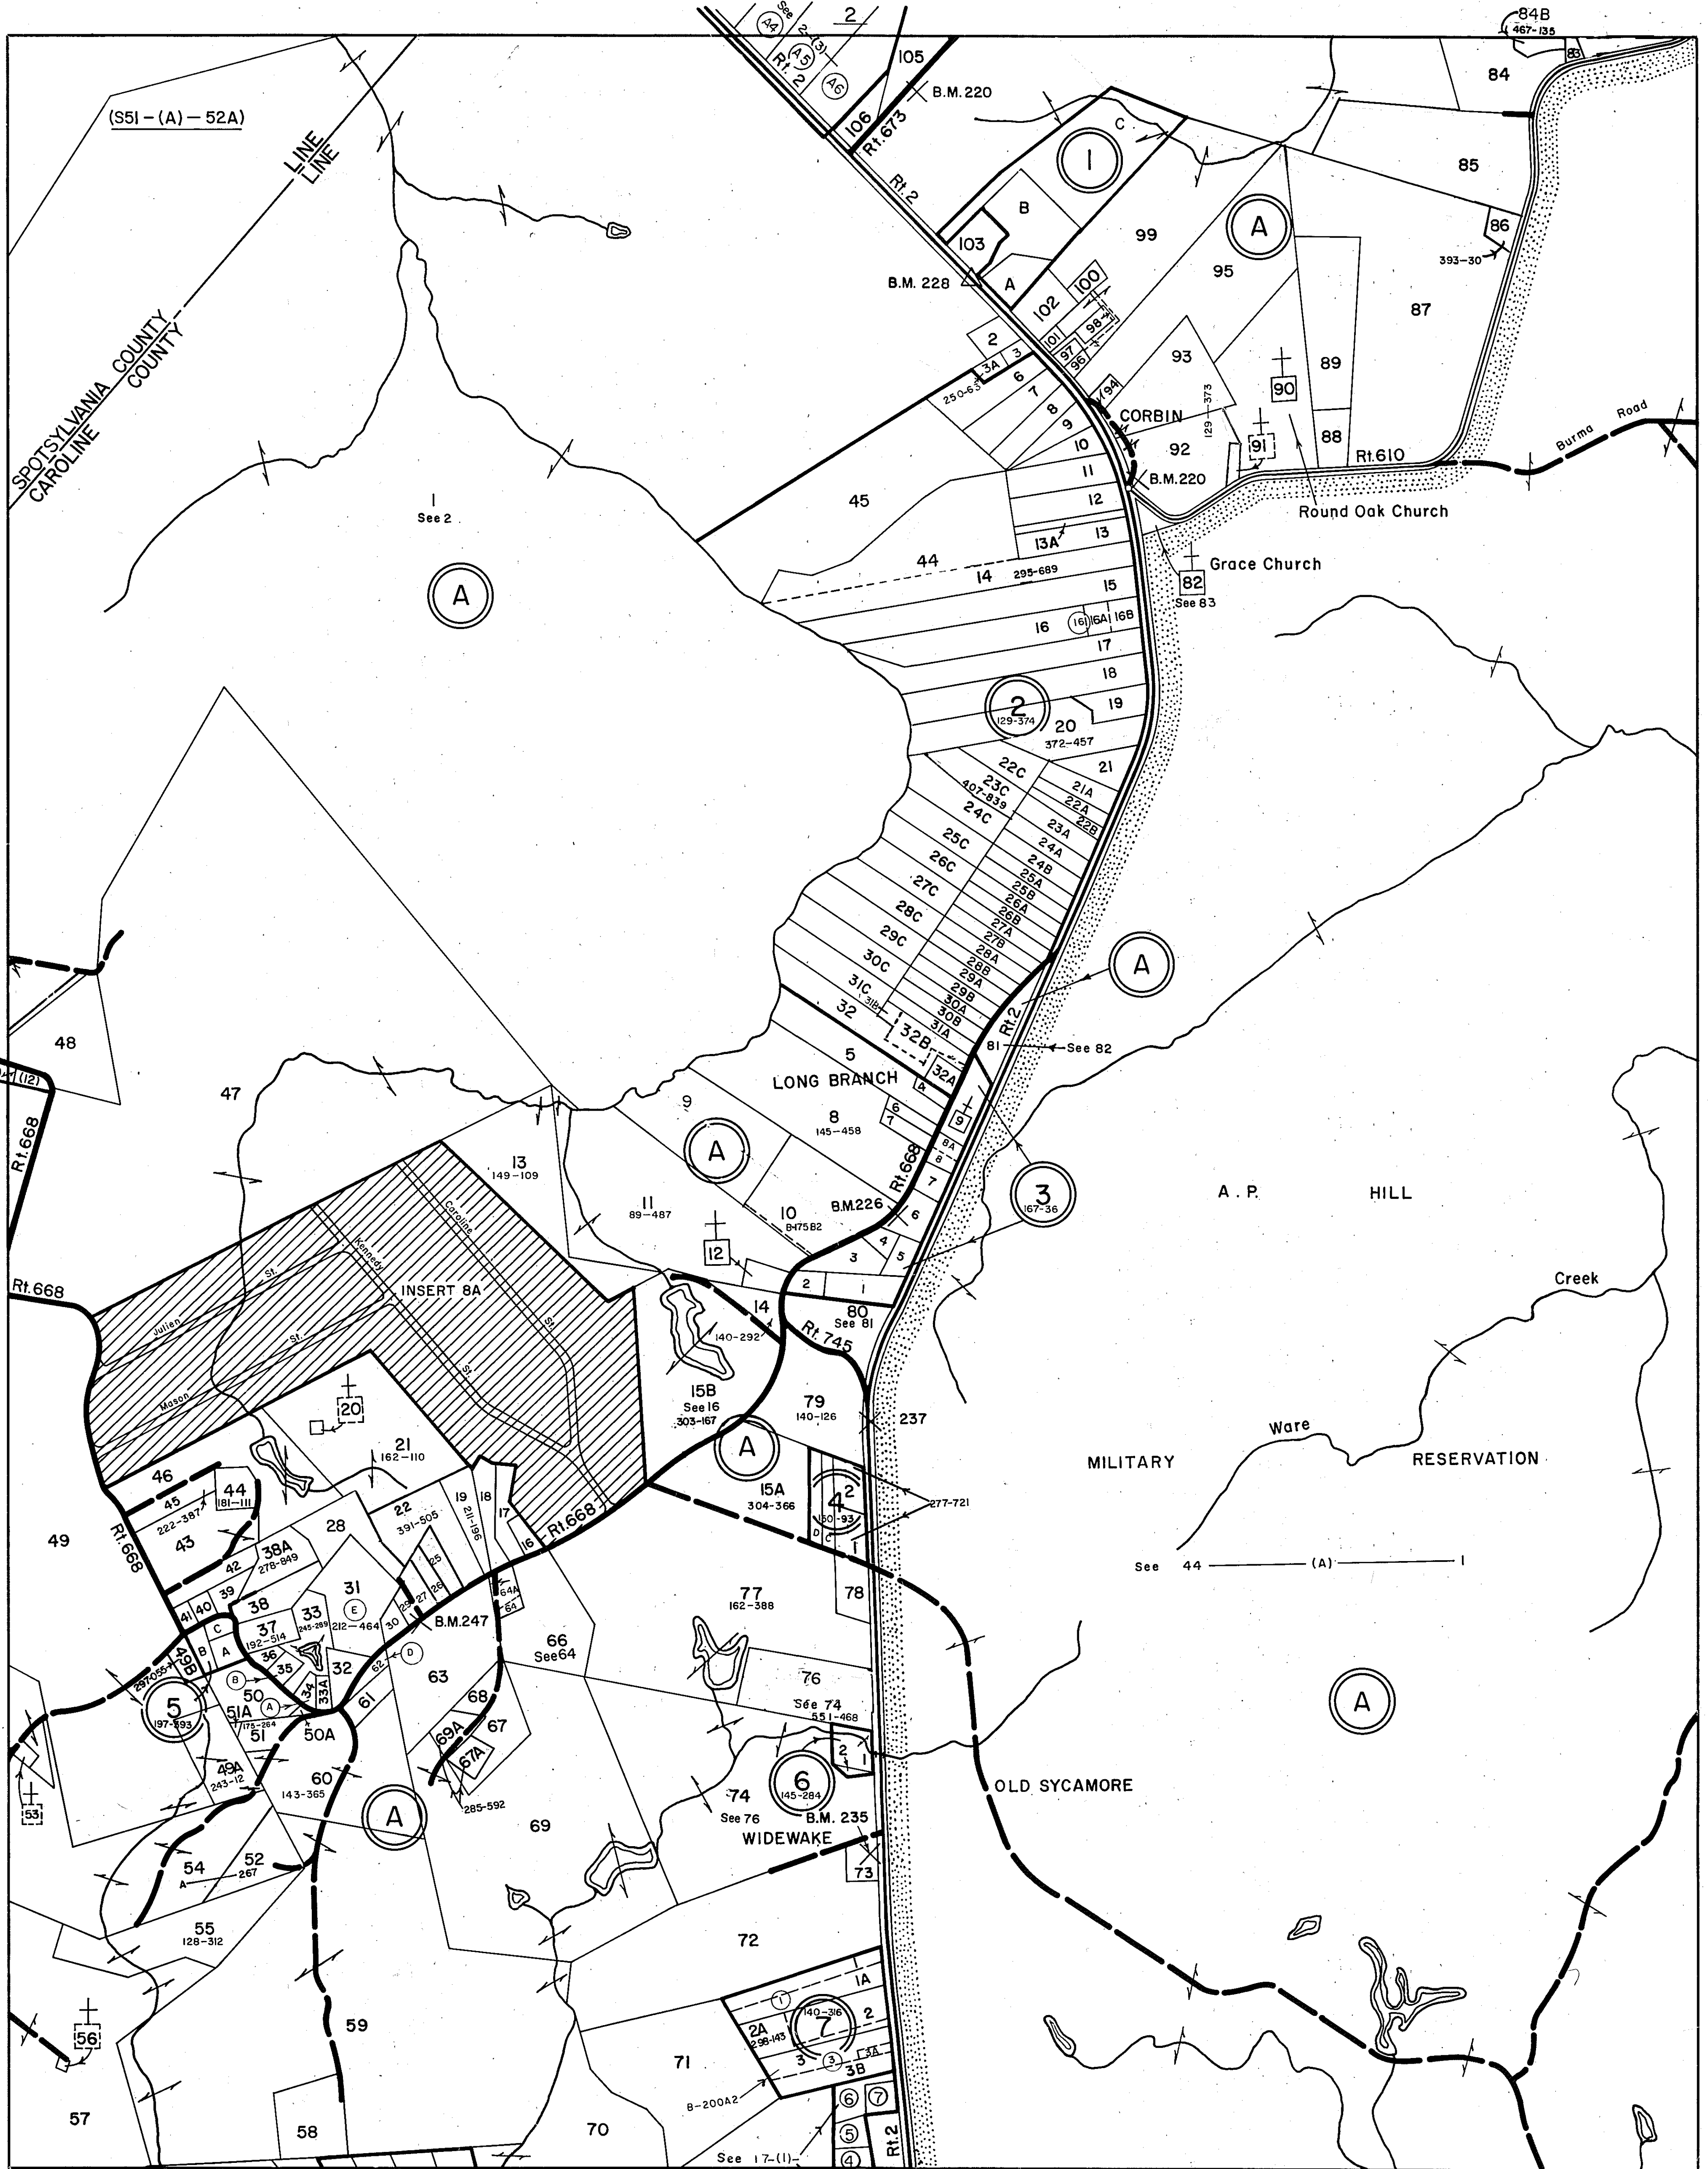

# CAROLINE COUNTY

(S51 - (A) - 52A)

SPOTSYLVANIA COUNTY  
CAROLINE COUNTY

LINE  
LINE

See 2

(A)

B.M. 220

B.M. 228

B.M. 220

See 83

See 82

See 7 - (1)

Rt. 668

Rt. 668

Rt. 668

Rt. 668

Rt. 745

Rt. 668

See 16

See 16

See 76

See 17 - (1)

B.M. 226

B.M. 247