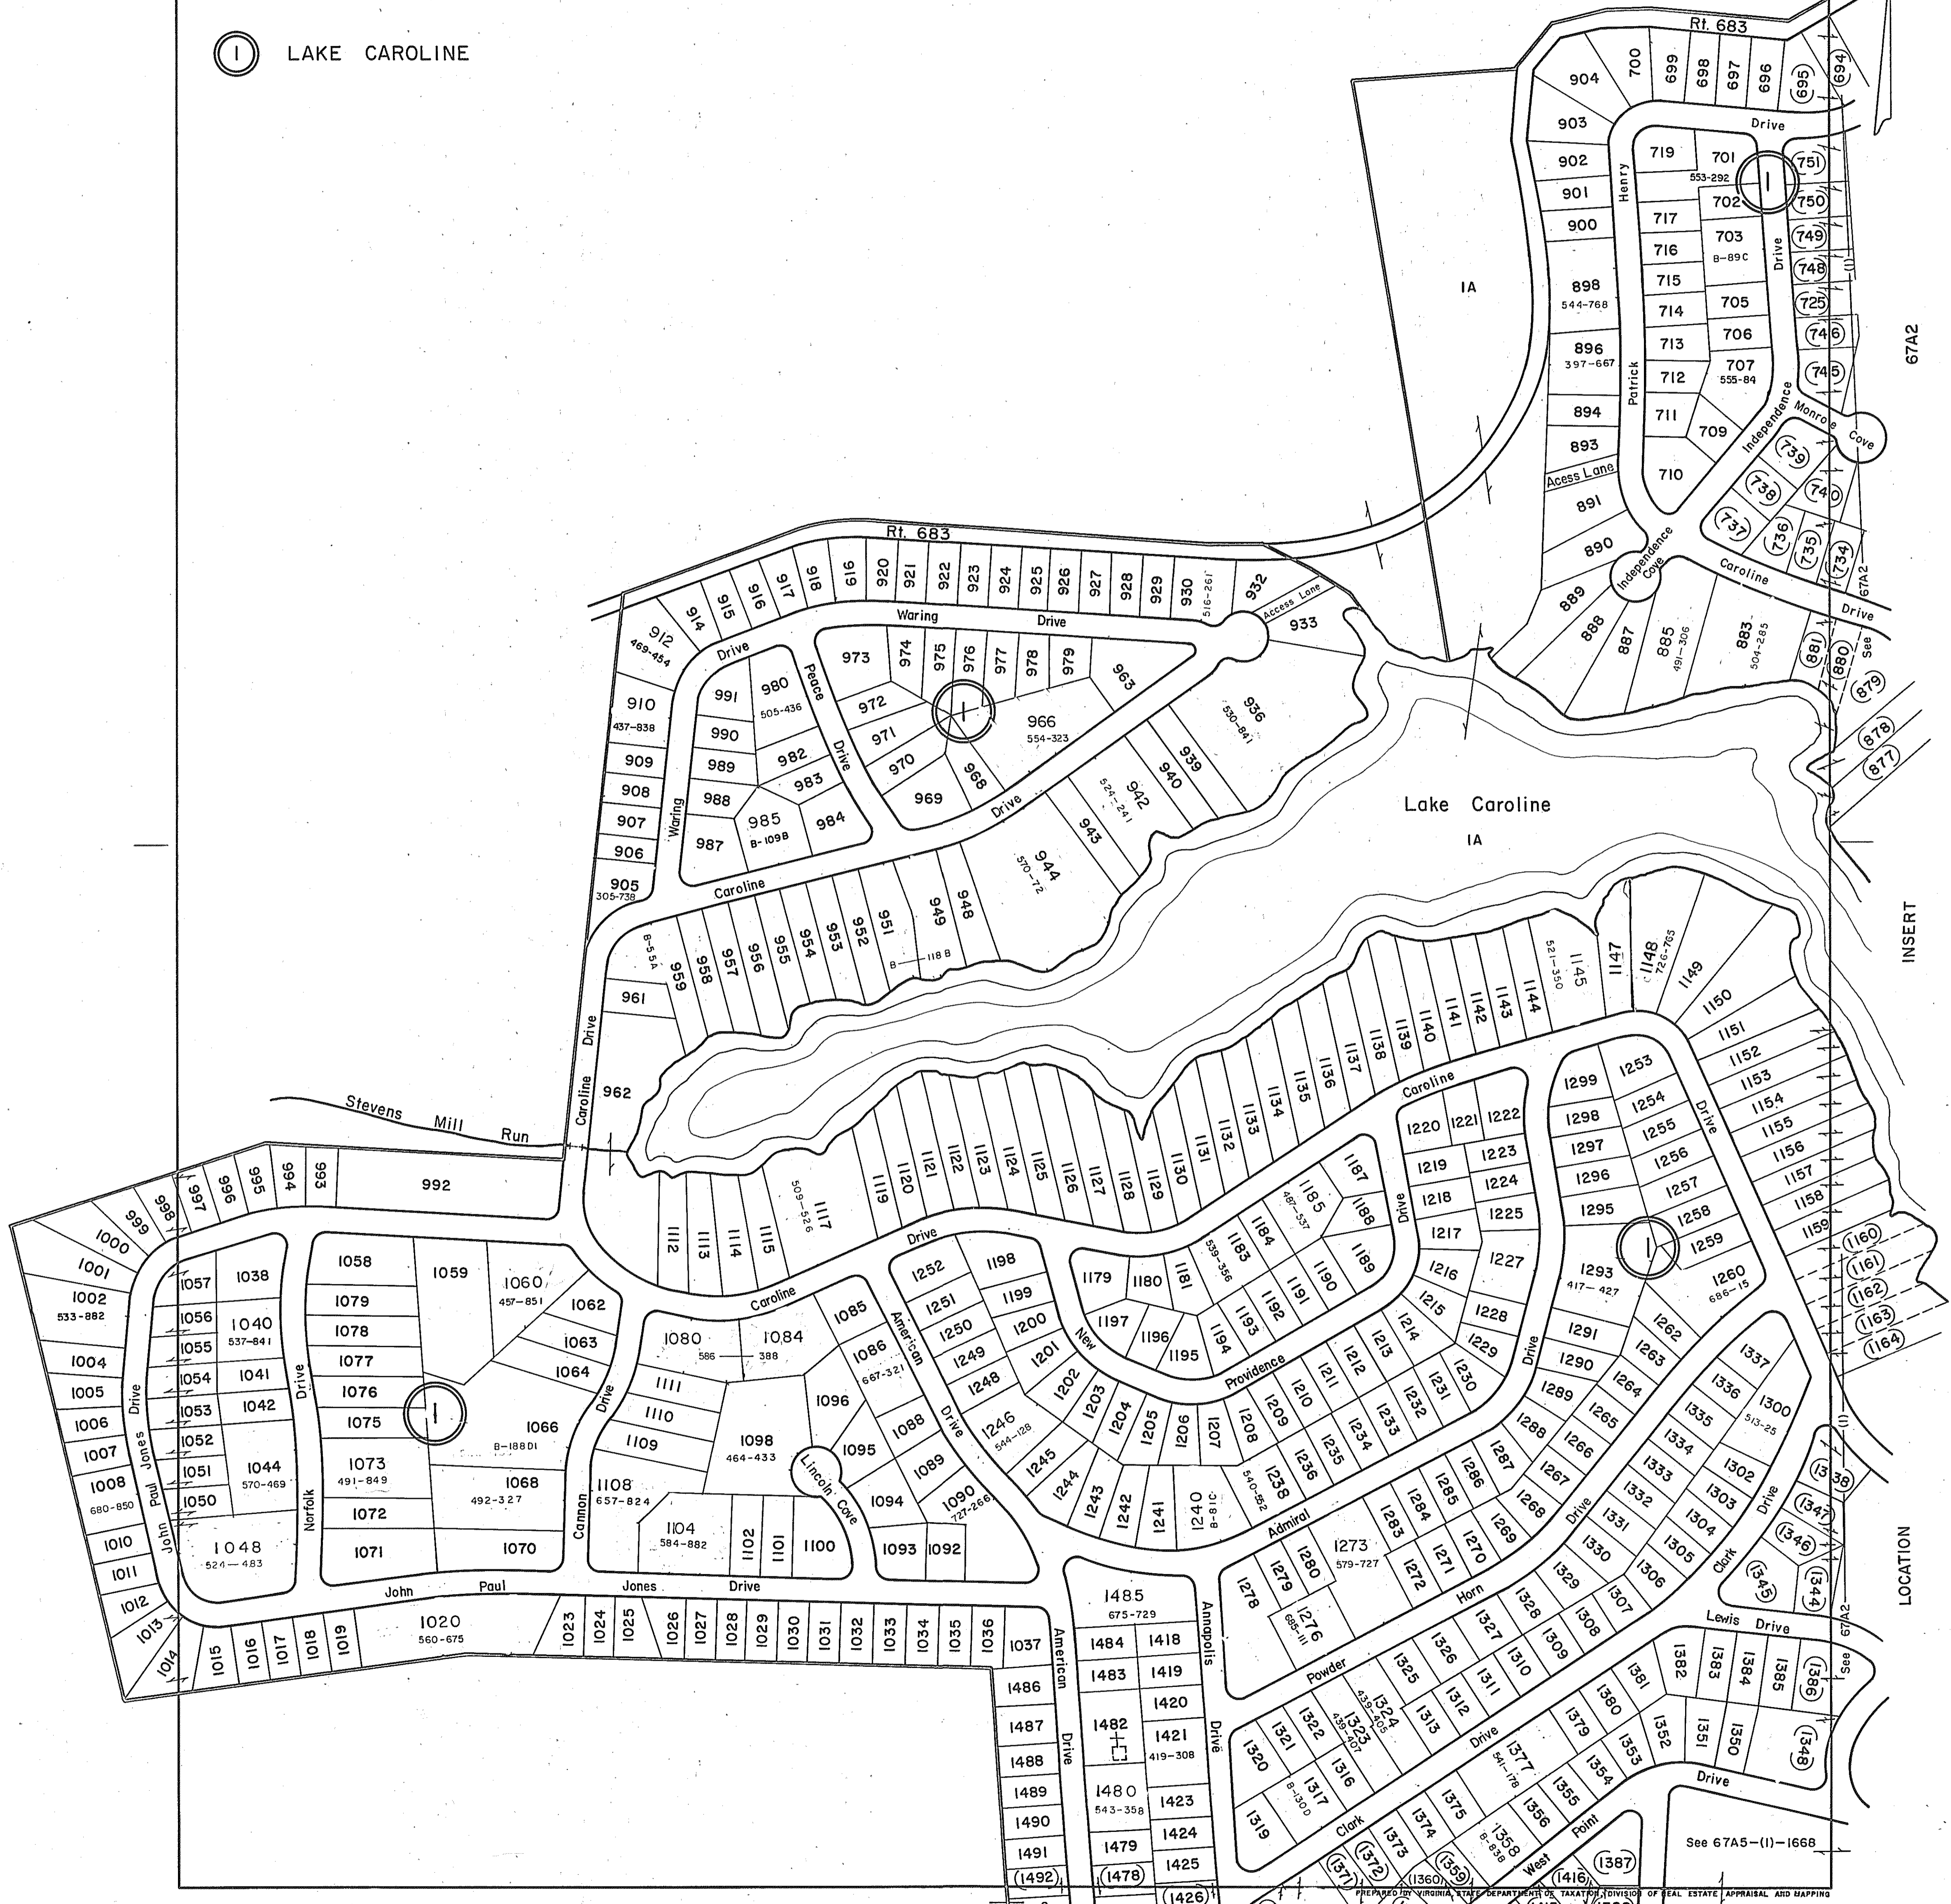

CAROLINE COUNTY

① LAKE CAROLINE

MADISON

DISTRICT

LOCATION

INSERT 67A4

SECTION
INSERT

67A1