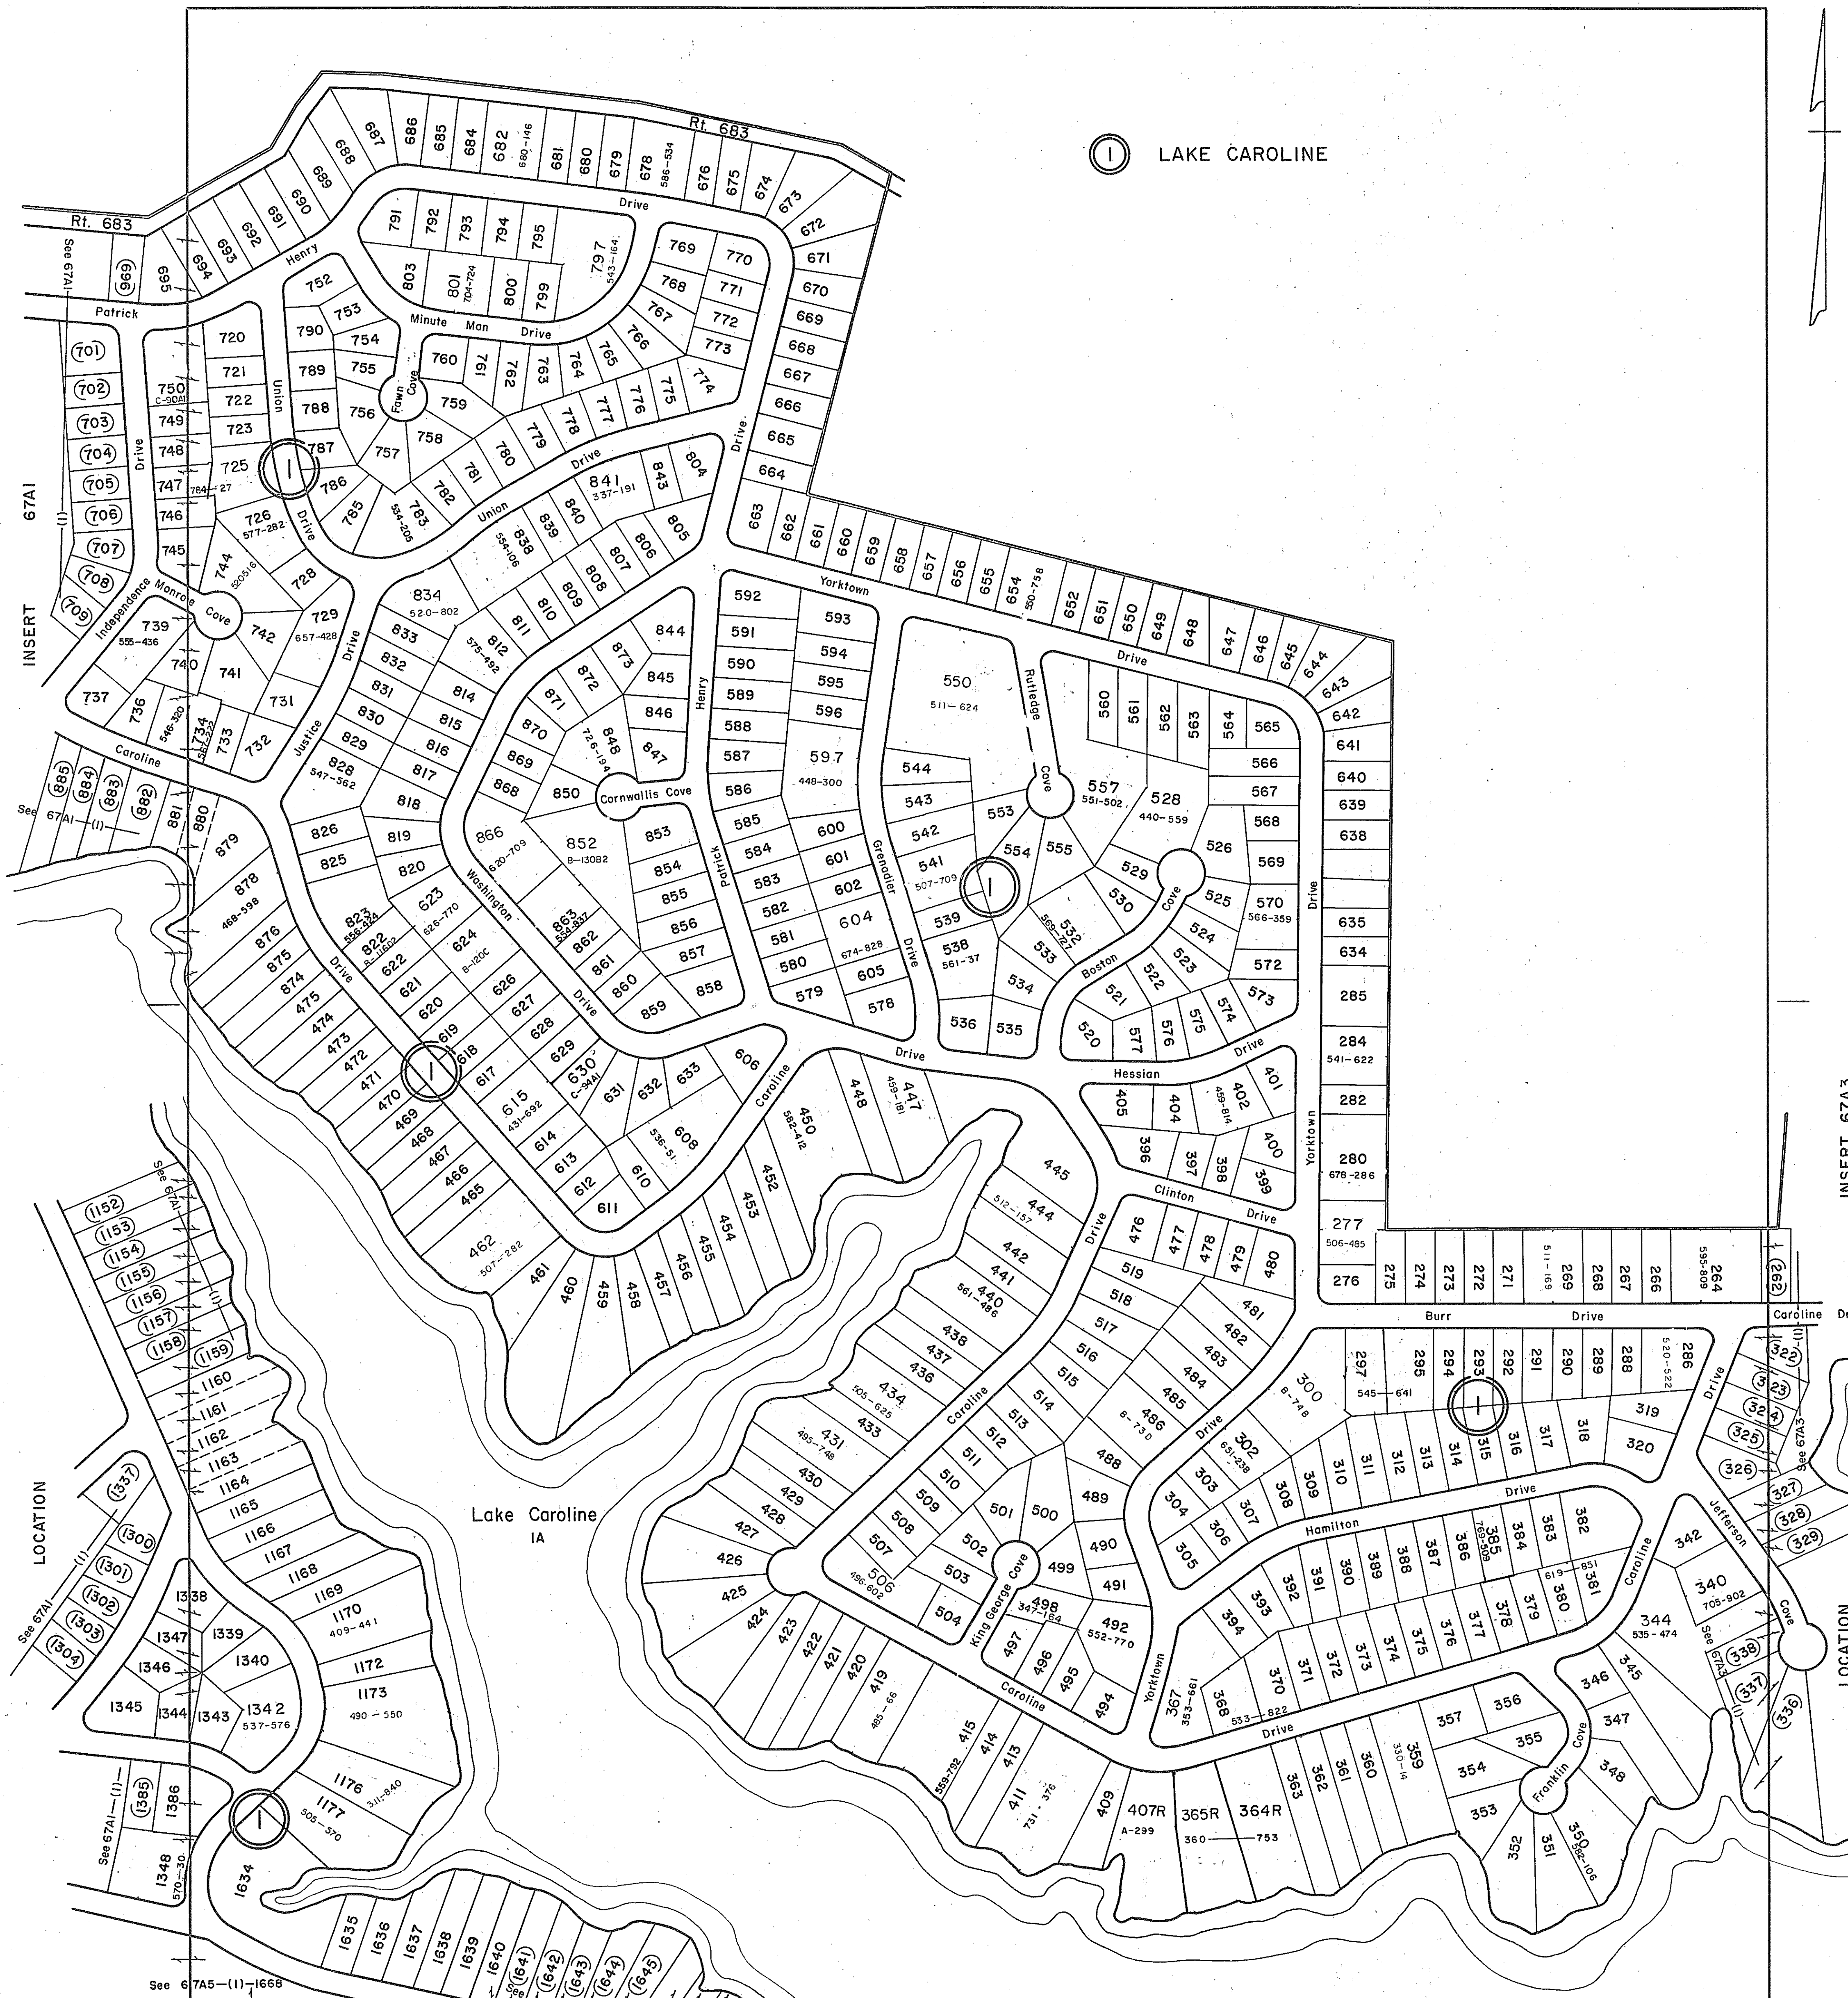

CAROLINE COUNTY

LAKE CAROLINE

Lake Caroline IA

REVISED: 87, 88, 89, 90, 93 95 96, 97, 98, 99 00 02 04 05

LOCATION INSERT 67A5

MADISON DISTRICT

SECTION INSERT 67A2

PREPARED BY VIRGINIA STATE DEPARTMENT OF TAXATION, DIVISION OF REAL ESTATE APPRAISAL AND MAPPING