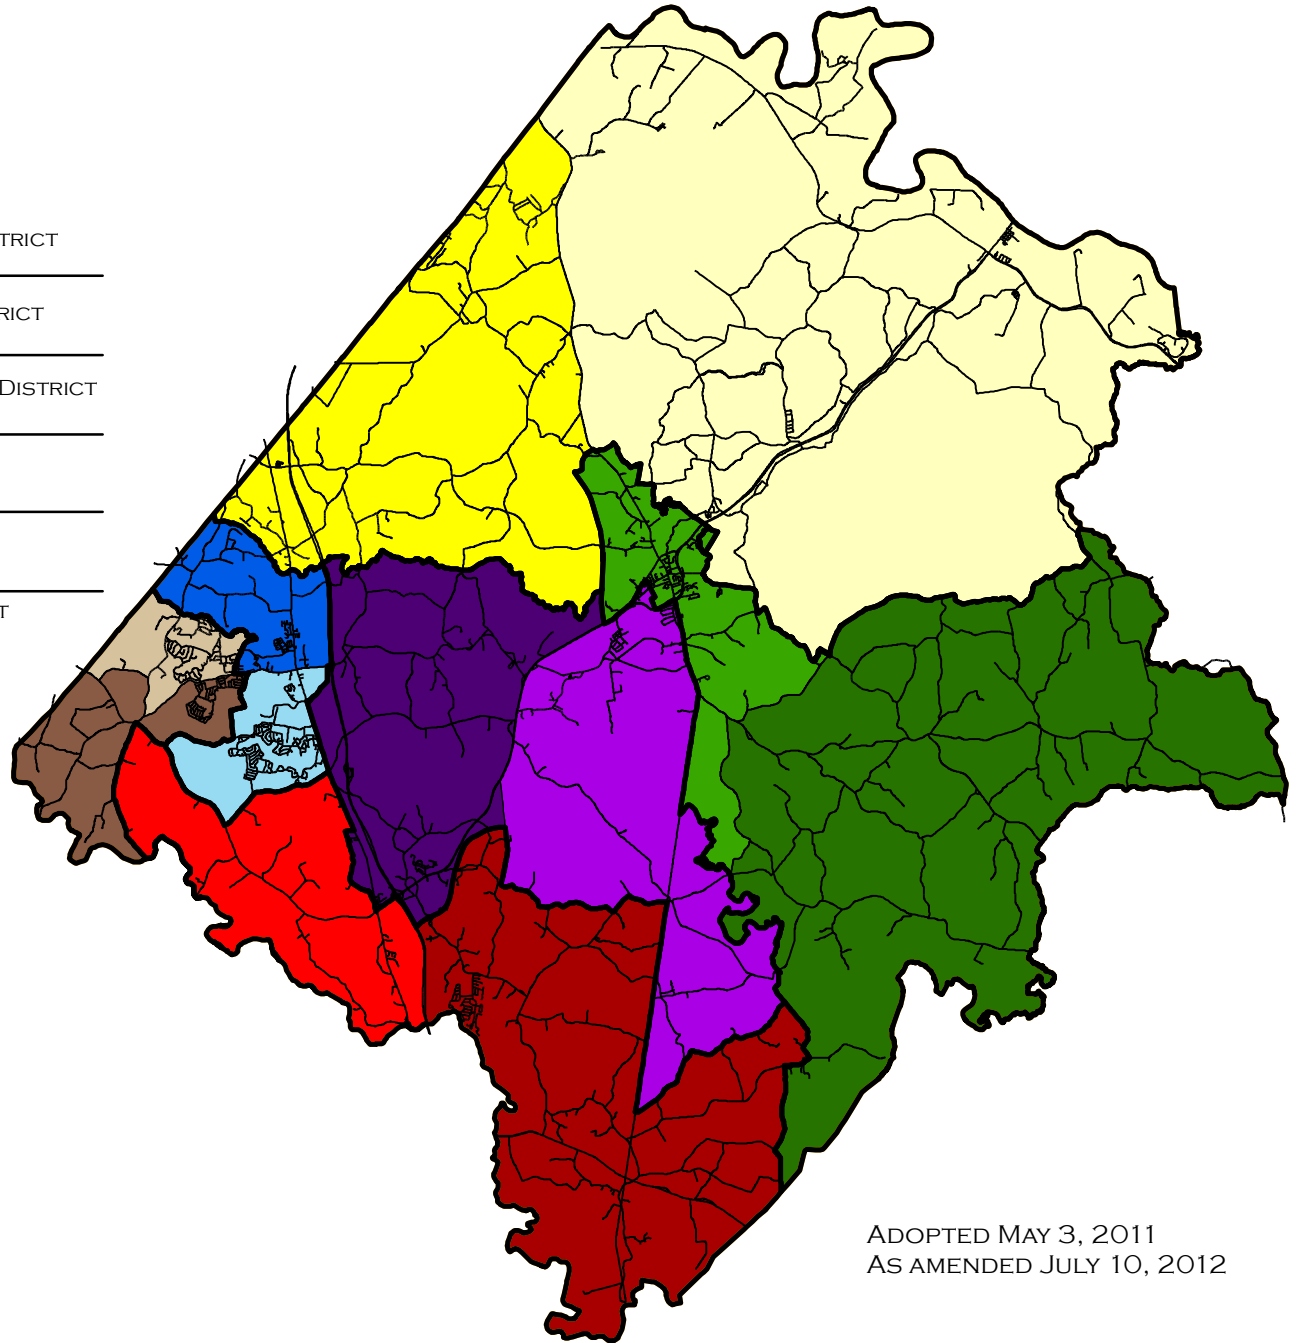

CAROLINE COUNTY ELECTION DISTRICTS & PRECINCT BOUNDARIES

 DISTRICTS

VOTING PRECINCTS

	BOWLING GREEN	BOWLING GREEN DISTRICT
	SPARTA	
	CARMEL CHURCH	REEDY CHURCH DISTRICT
	DAWN	
	LAKE	WESTERN CAROLINE DISTRICT
	CHILESBURG	
	NORTH MADISON	MADISON DISTRICT
	SOUTH MADISON	
	MILFORD	MATTAPONI DISTRICT
	WEST MATTAPONI	
	PORT ROYAL	PORT ROYAL DISTRICT
	WOODFORD	