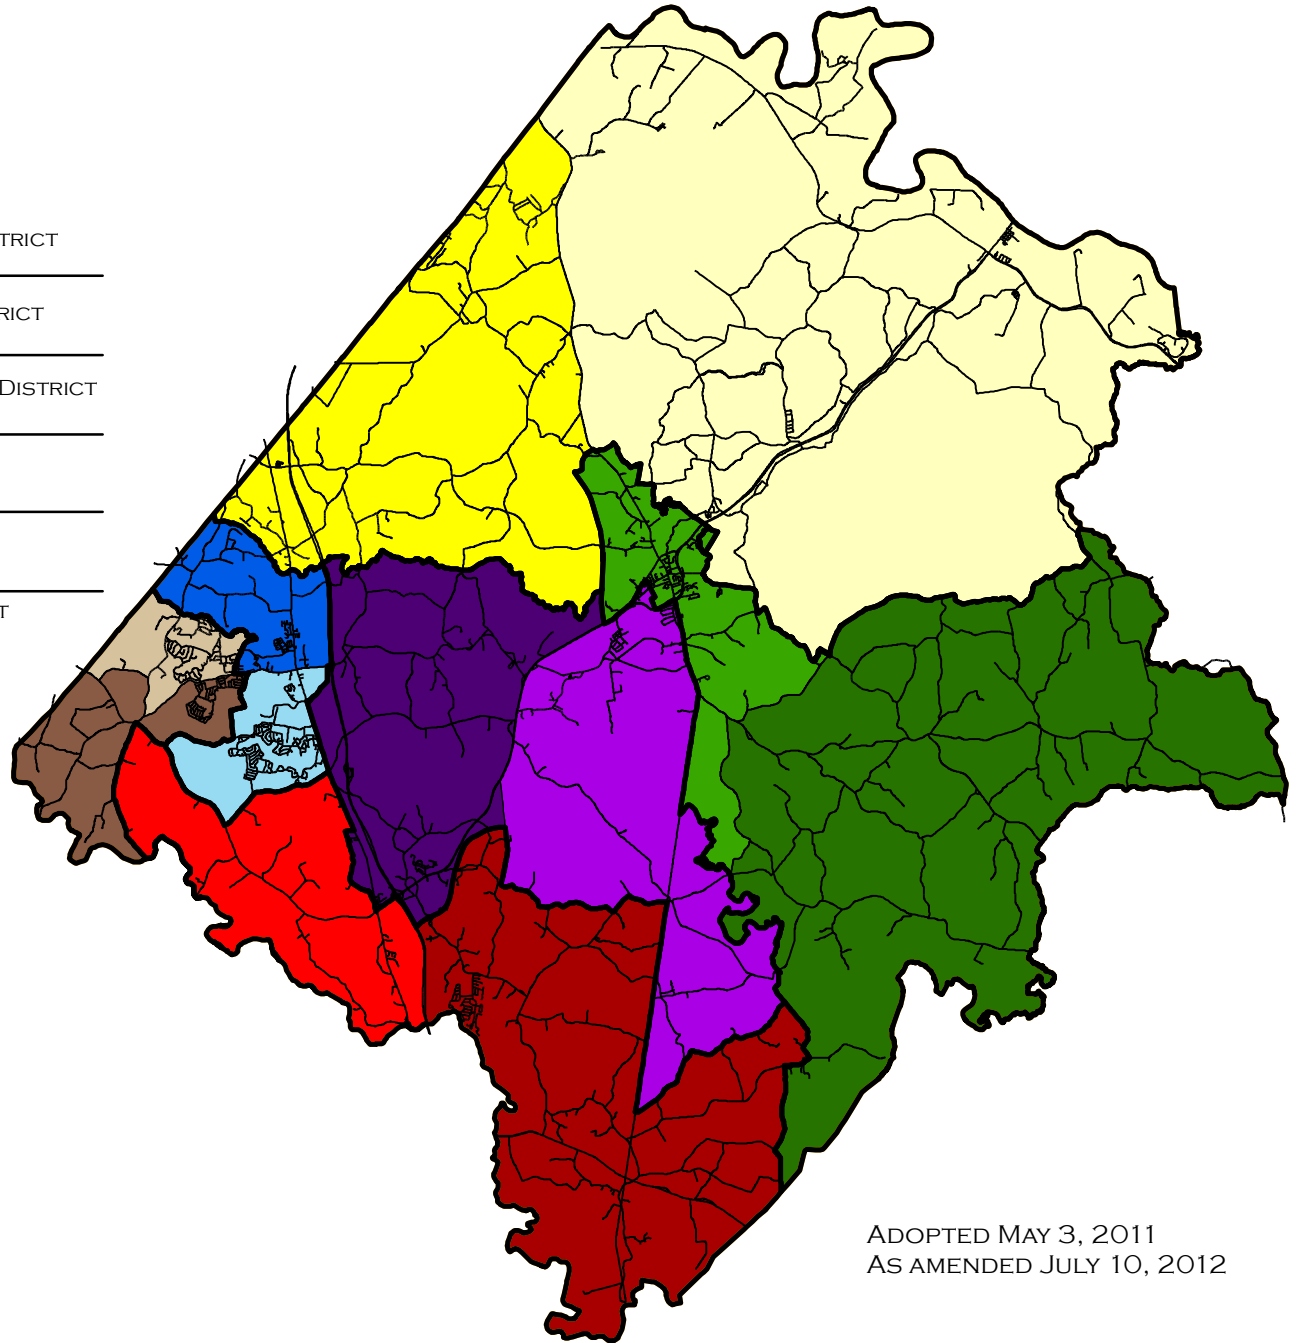

CAROLINE COUNTY ELECTION DISTRICTS & PRECINCT BOUNDARIES

 DISTRICTS

VOTING PRECINCTS

| | | |
|---|----------------|---------------------------|
|  | BOWLING GREEN | BOWLING GREEN DISTRICT |
|  | SPARTA | |
|  | CARMEL CHURCH | REEDY CHURCH DISTRICT |
|  | DAWN | |
|  | LAKE | WESTERN CAROLINE DISTRICT |
|  | CHILESBURG | |
|  | NORTH MADISON | MADISON DISTRICT |
|  | SOUTH MADISON | |
|  | MILFORD | MATTAPONI DISTRICT |
|  | WEST MATTAPONI | |
|  | PORT ROYAL | PORT ROYAL DISTRICT |
|  | WOODFORD | |